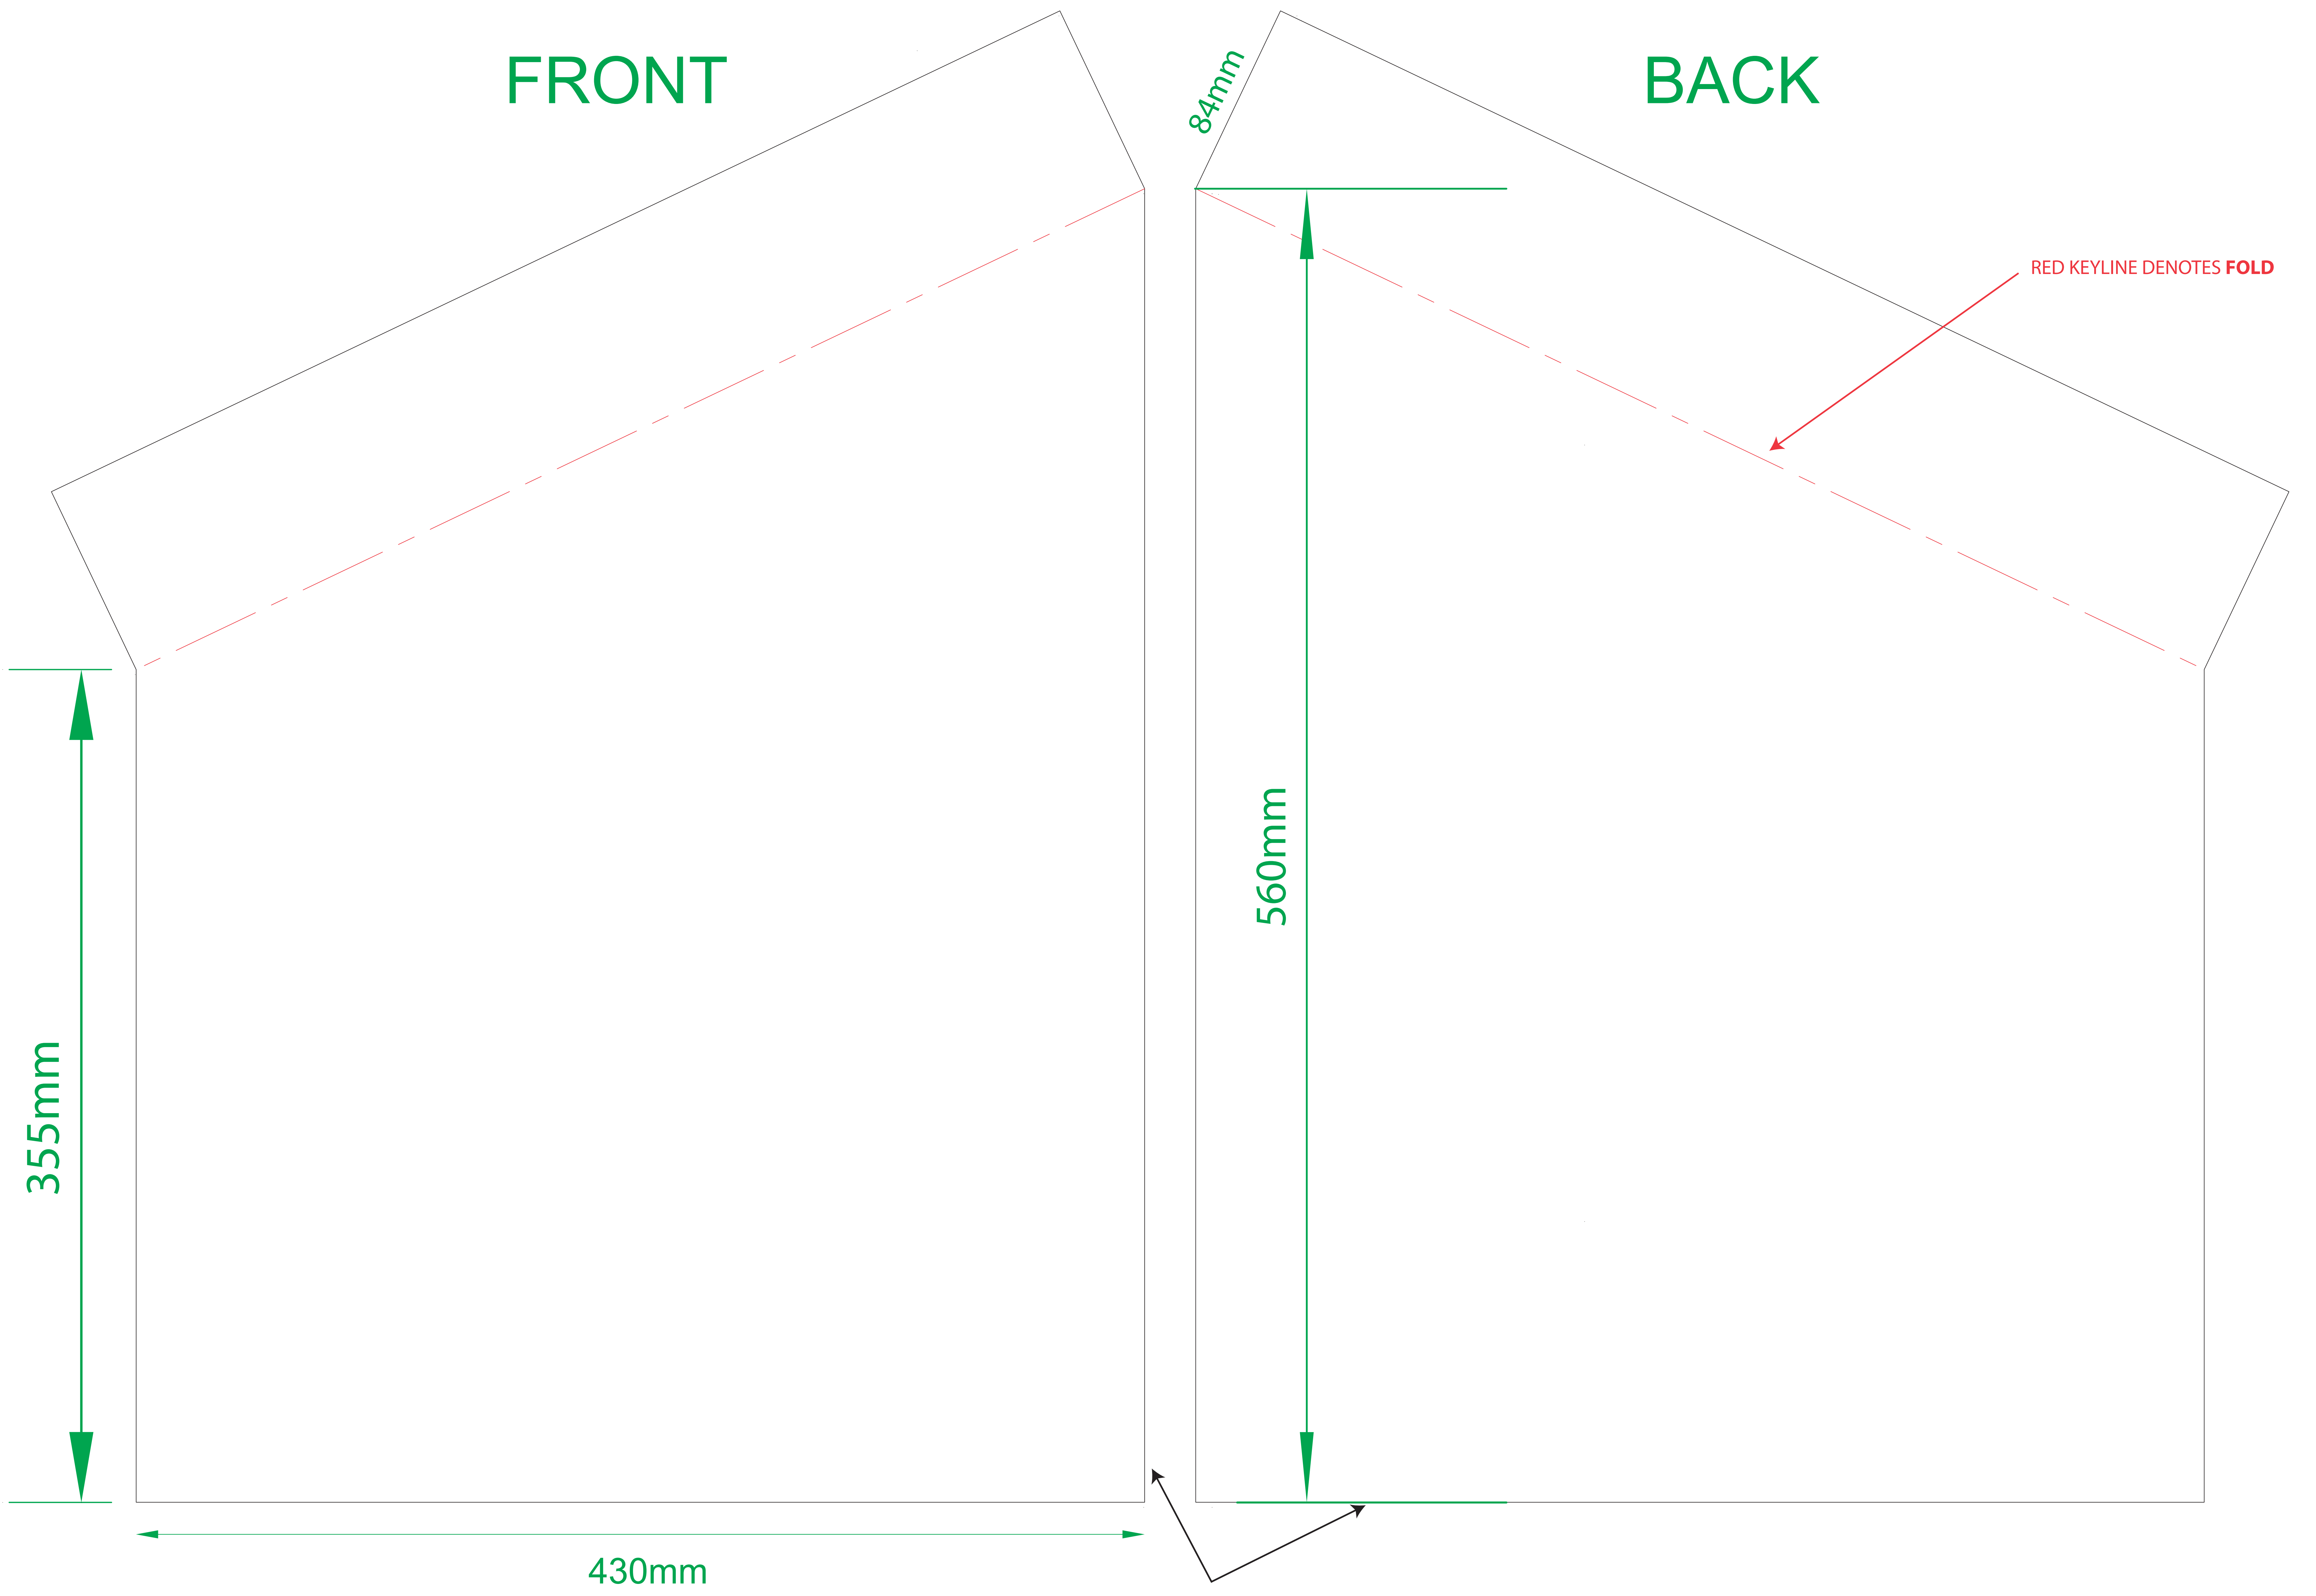

FRONT

BACK

RED KEYLINE DENOTES **FOLD**

BLACK KEYLINES DENOTE **FLAG**.
PLEASE SET ARTWORK TO BOTH THE
FRONT AND BACK TEMPLATES AND ADD
A MINIMUM OF 5MM BLEED AROUND THEM